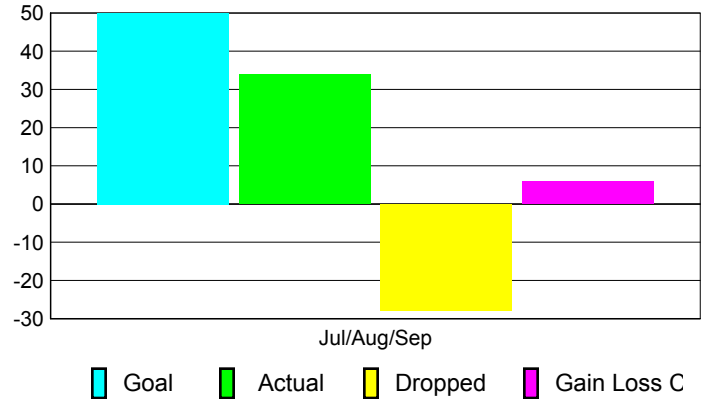

### YTD Status Quo Clubs 2010-2011

Status Quo Clubs Compared to Status Quo Members

## MEMBERSHIP

Membership Results  
2010-2011

Membership  
2009-2010

Month	Net Memb Goal	Actual New Memb	Actual Dropped Memb	Gain/Loss of Memb	Gain/Loss of Memb
Jul/Aug/Sep	50	34	-28	6	2
<b>Totals</b>	<b>50</b>	<b>34</b>	<b>-28</b>	<b>6</b>	<b>2</b>

### Membership Results 2010-2011

Goal, New, Dropped, Gain/Loss

### Comparison of Membership Gain/Loss

Current Year Compared to the Previous Year